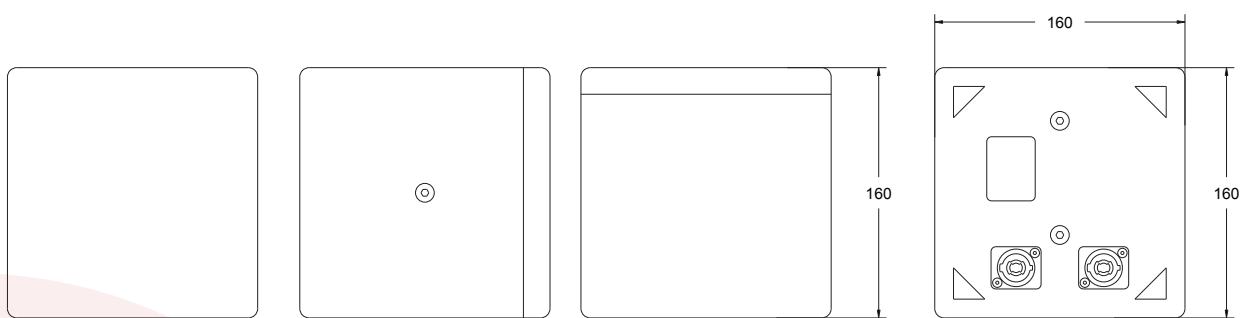

Other D-Series Related Products